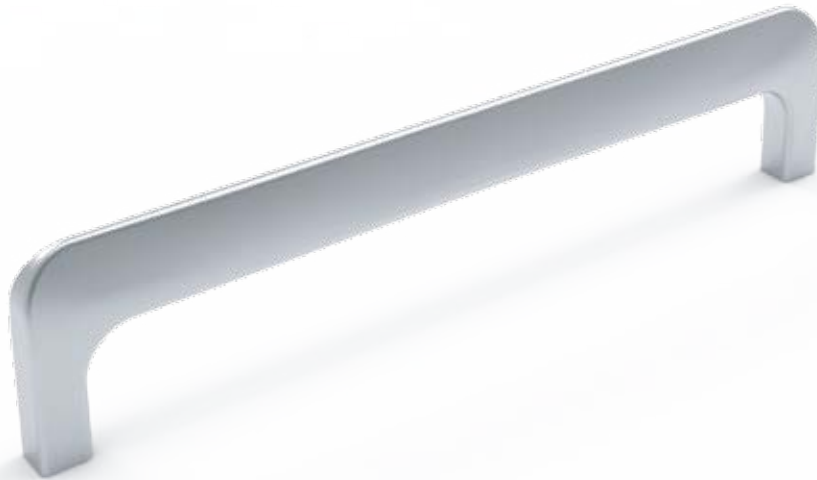

CELLO

A509-160

DIMENSIONS
168.5x8x37mm

MATERIAL
ZAMAC

FINISH
MATT CHROME(DC)