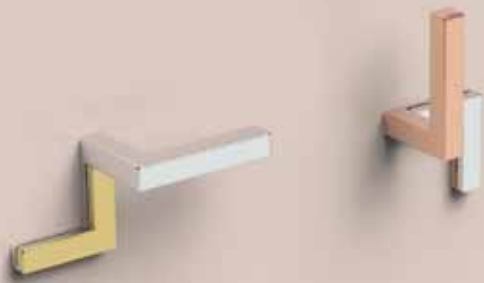

**FINISH**  
POLISHED CHROME(PC)

**K269**

**DIMENSIONS**  
72.5x51x37.5mm

**MATERIAL**  
ZAMAC

**FINISH**  
POLISHED CHROME(PC)