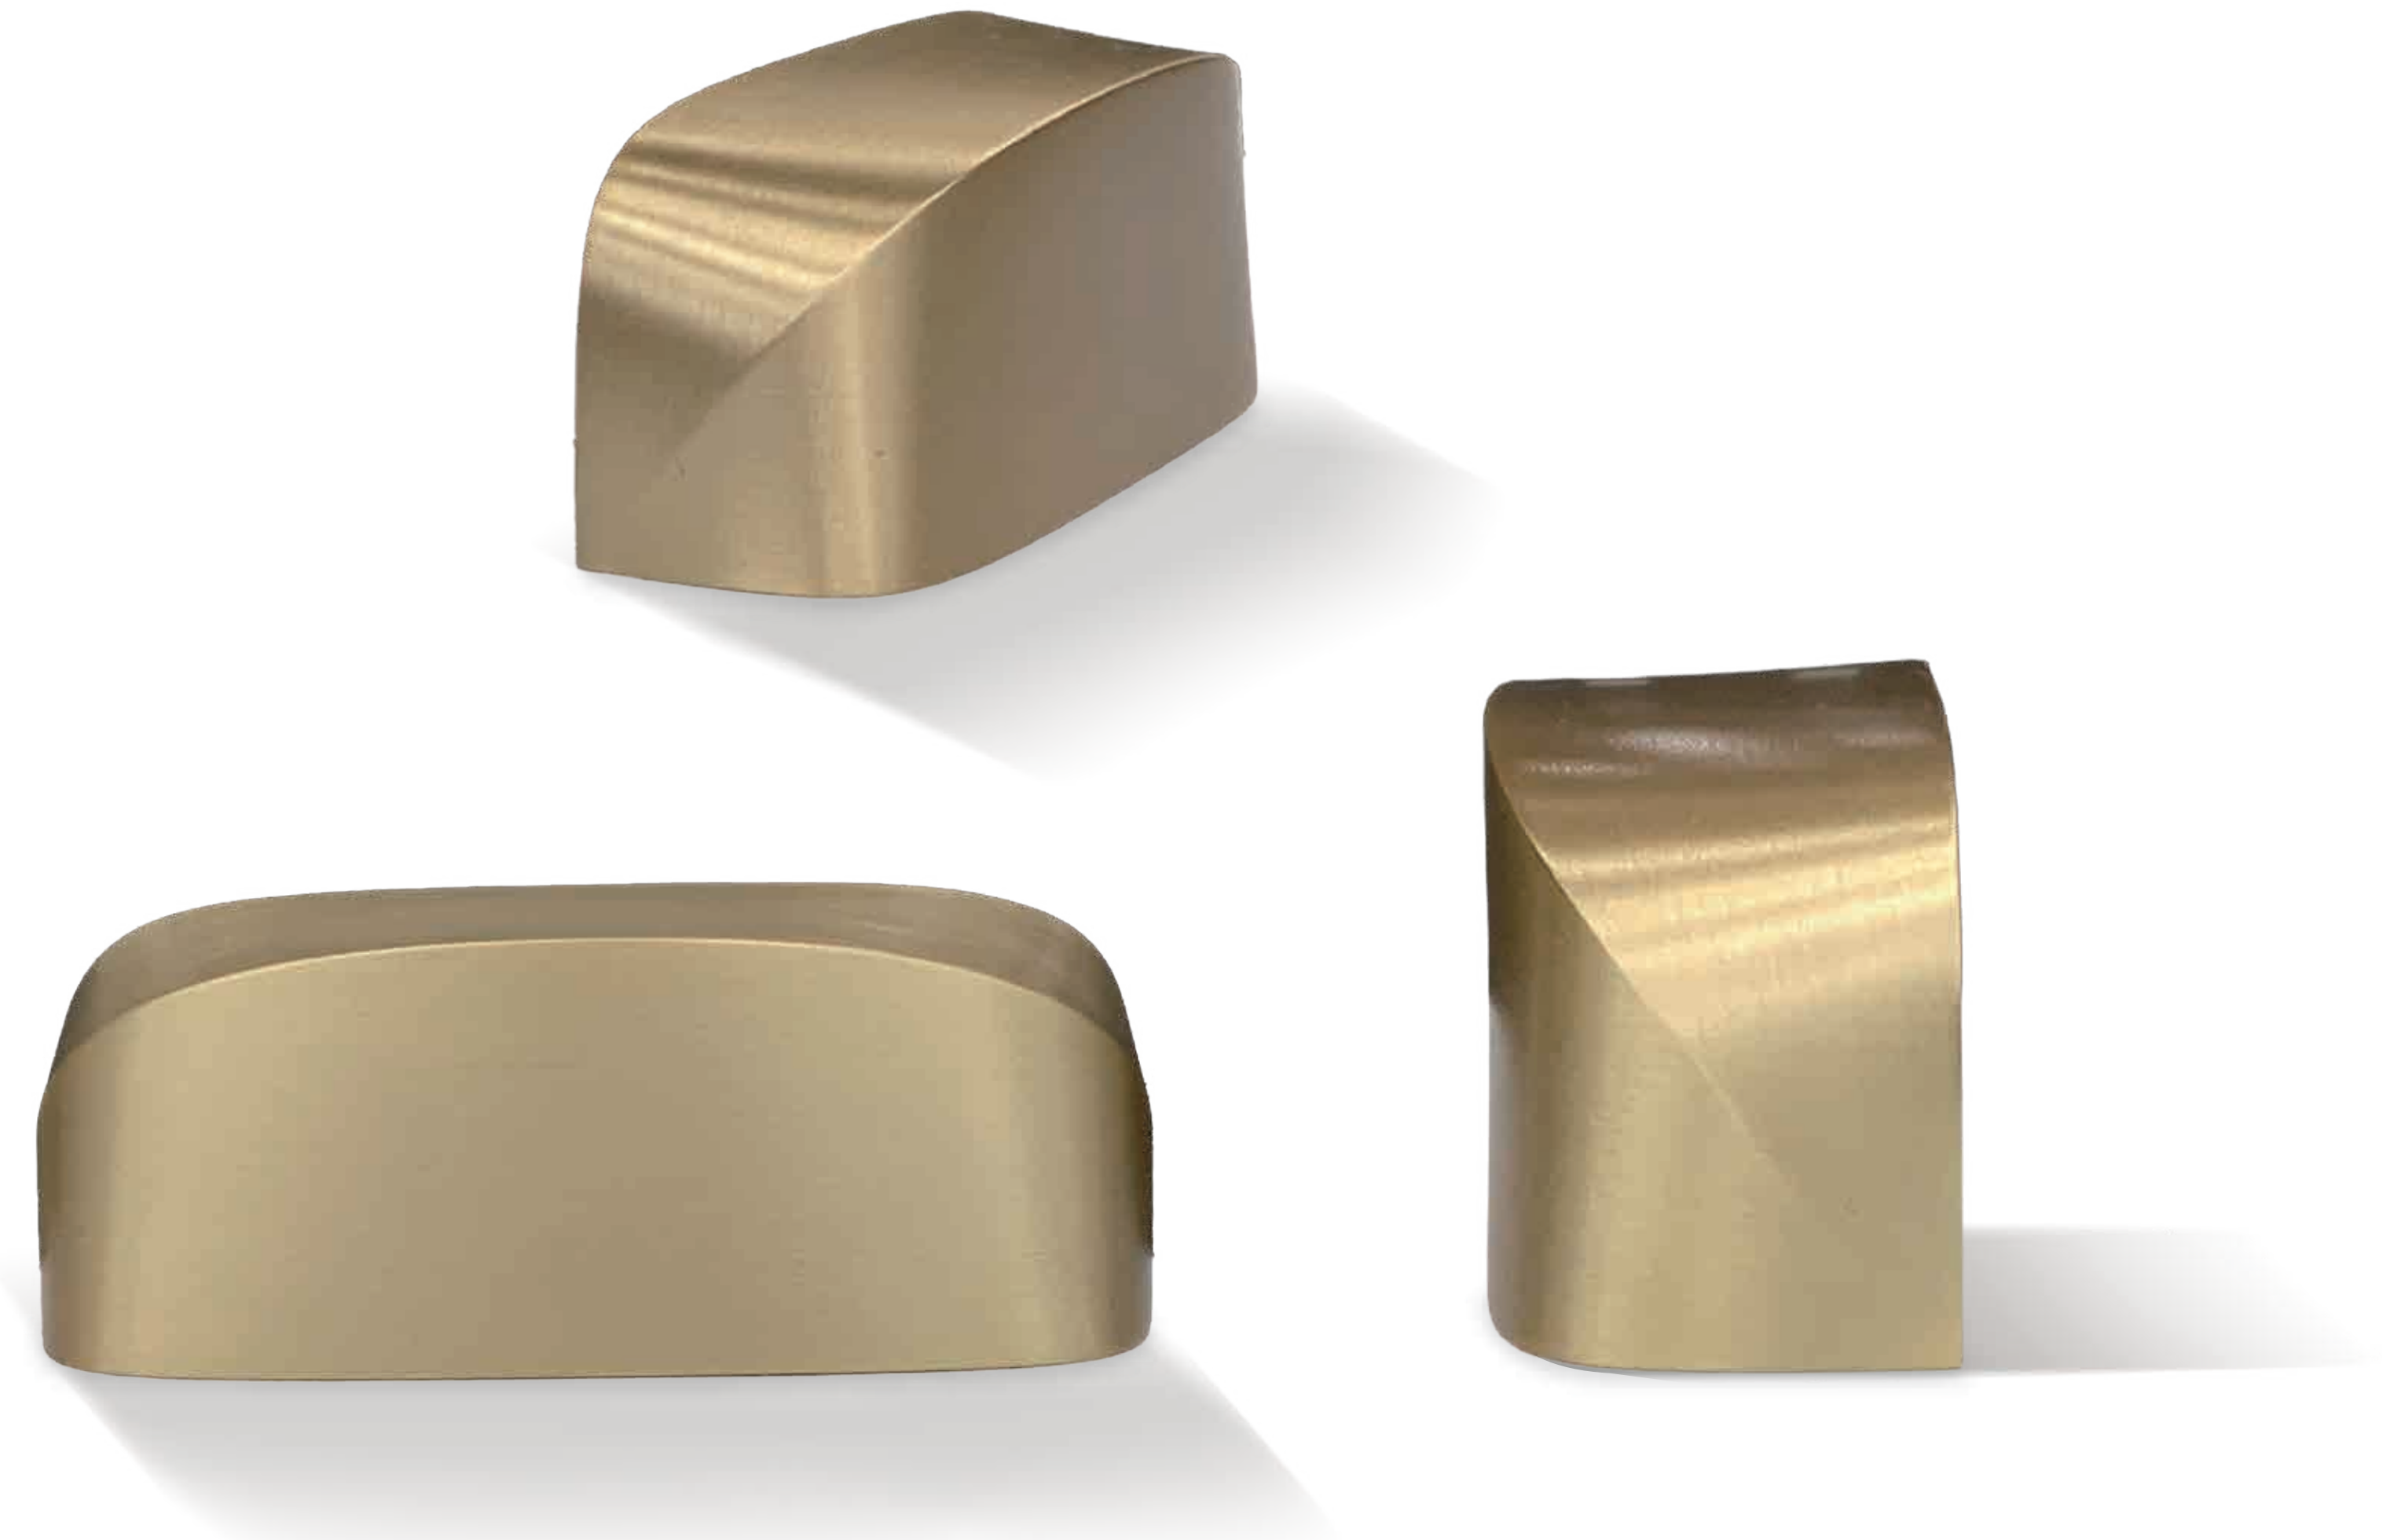

MATERIAL

Brass

51 mm

FINISHES

● Matt Gold

CHLOE

MATERIAL

Brass