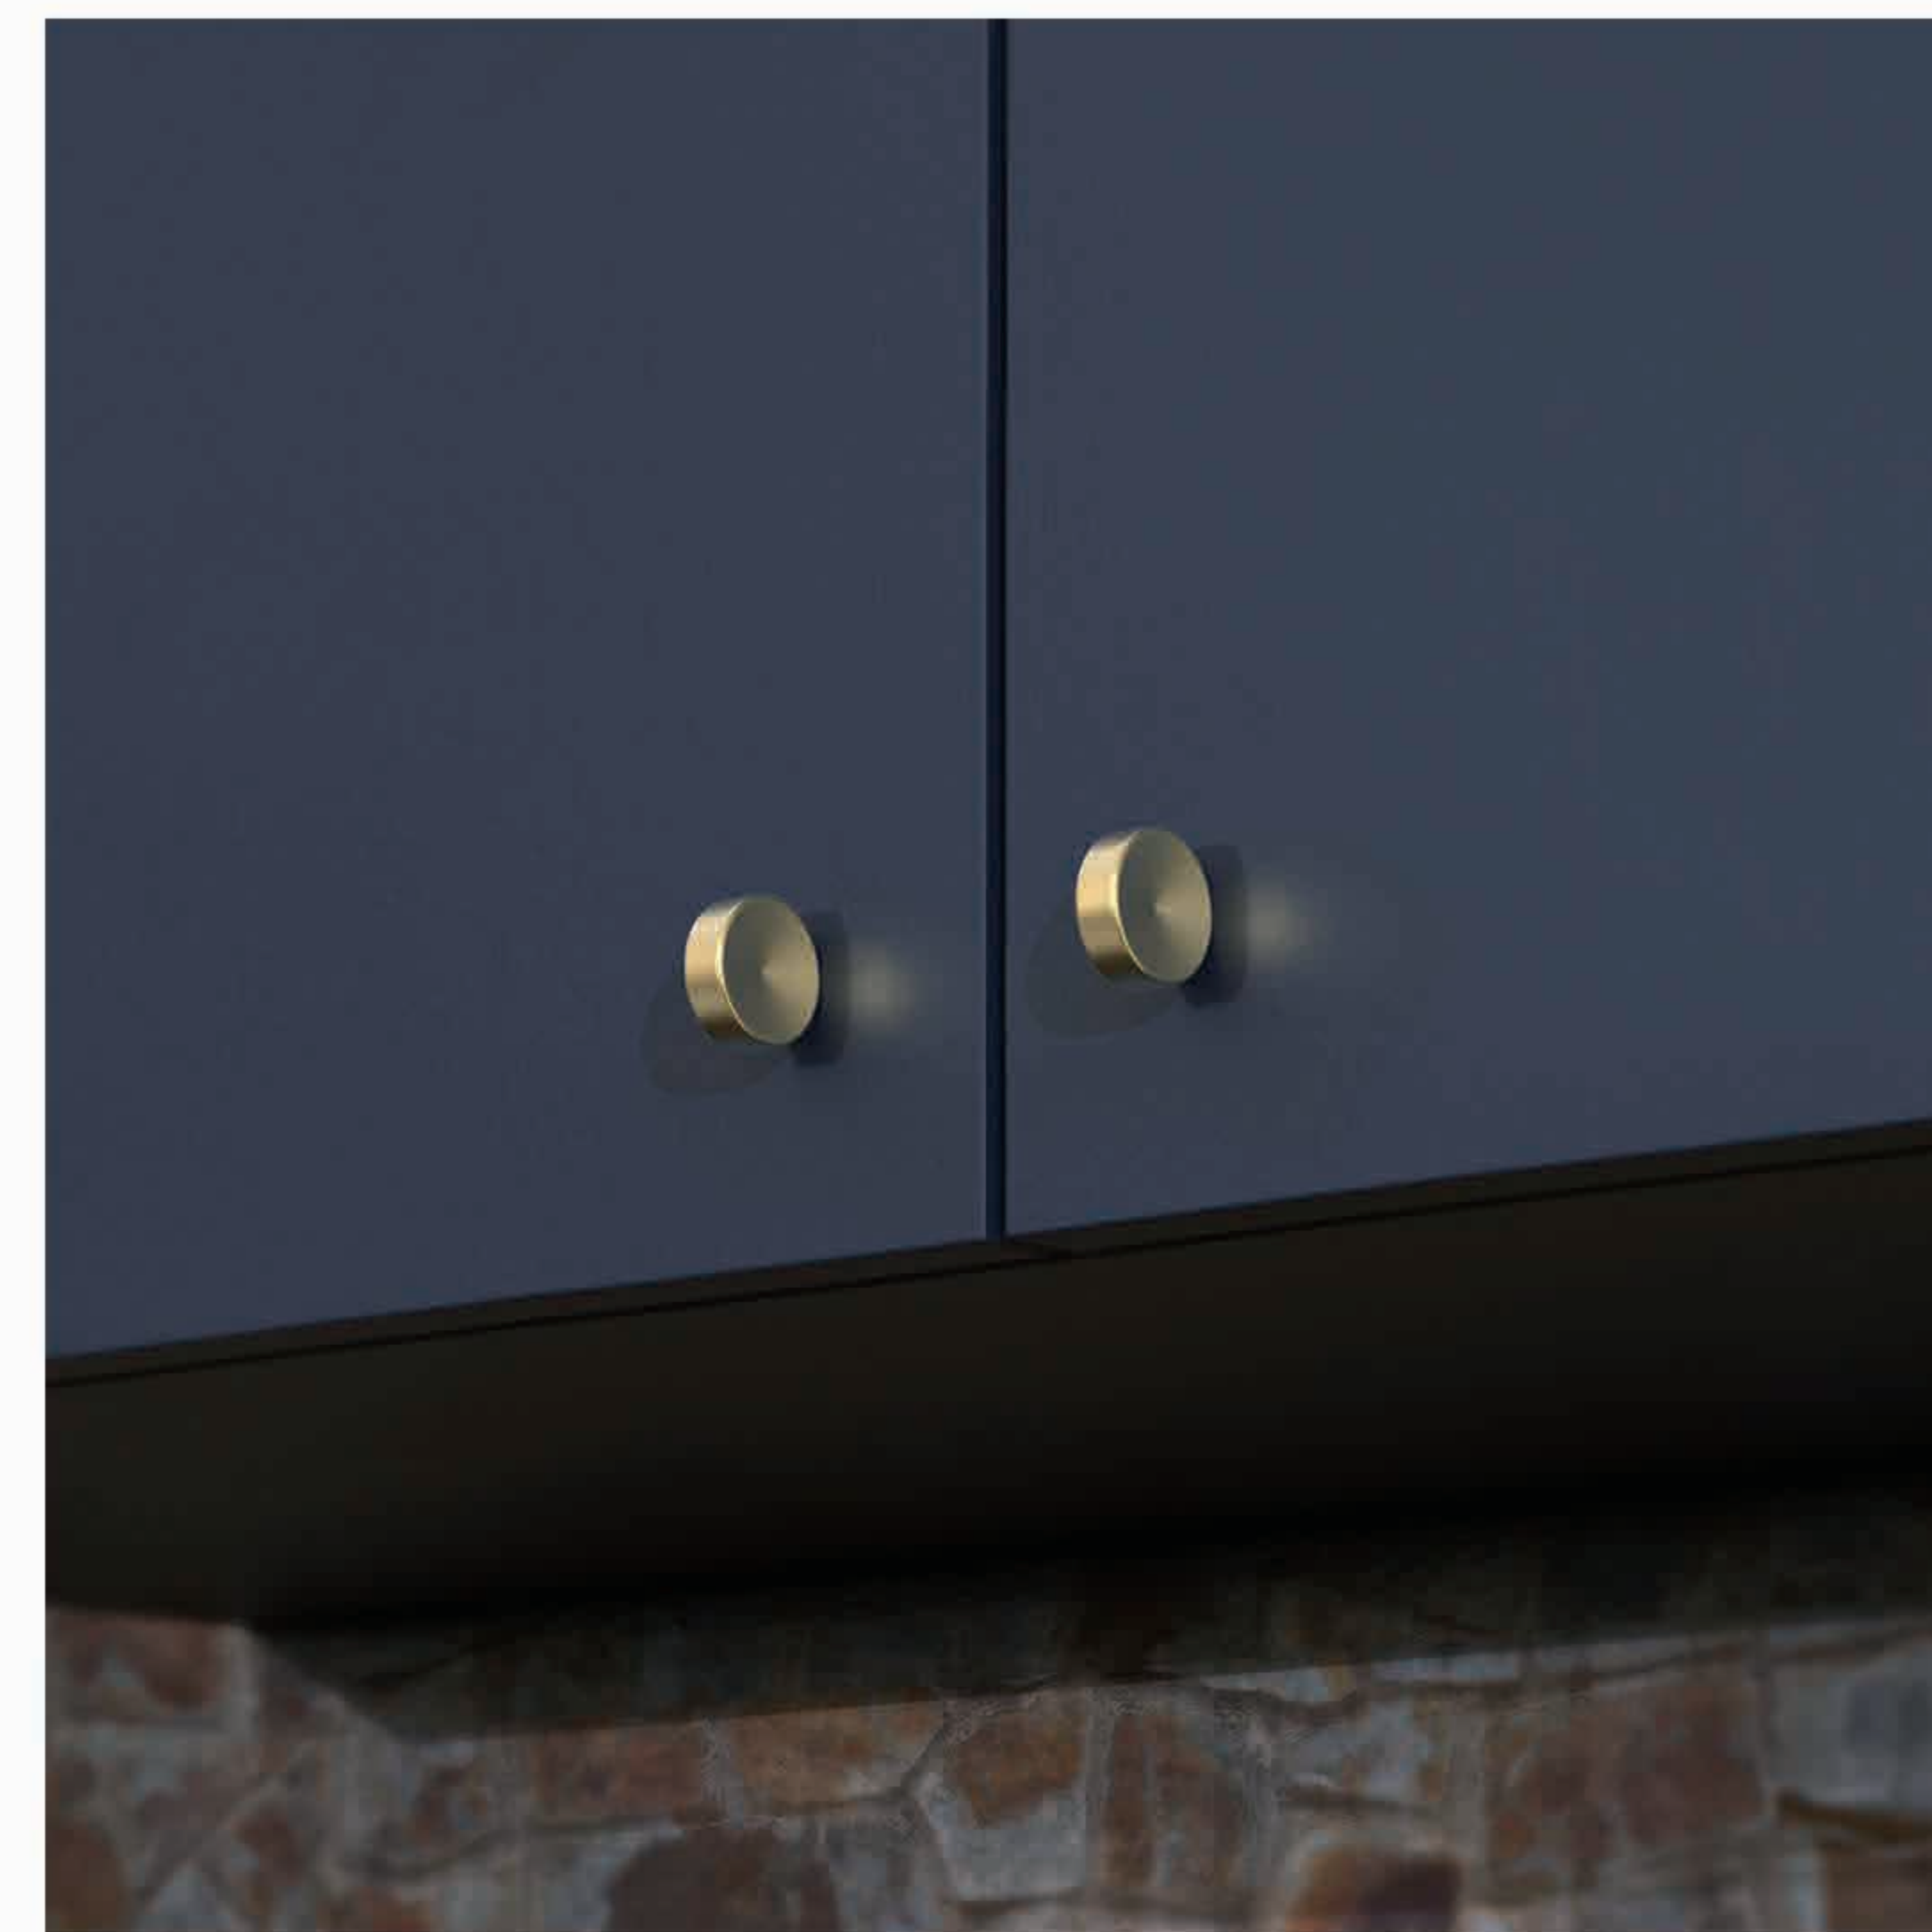

WINK

MATERIAL

Zamac

160 mm

Knob

FINISHES

● Inox

● Matt Gold

● Matt Black

● Anthracite