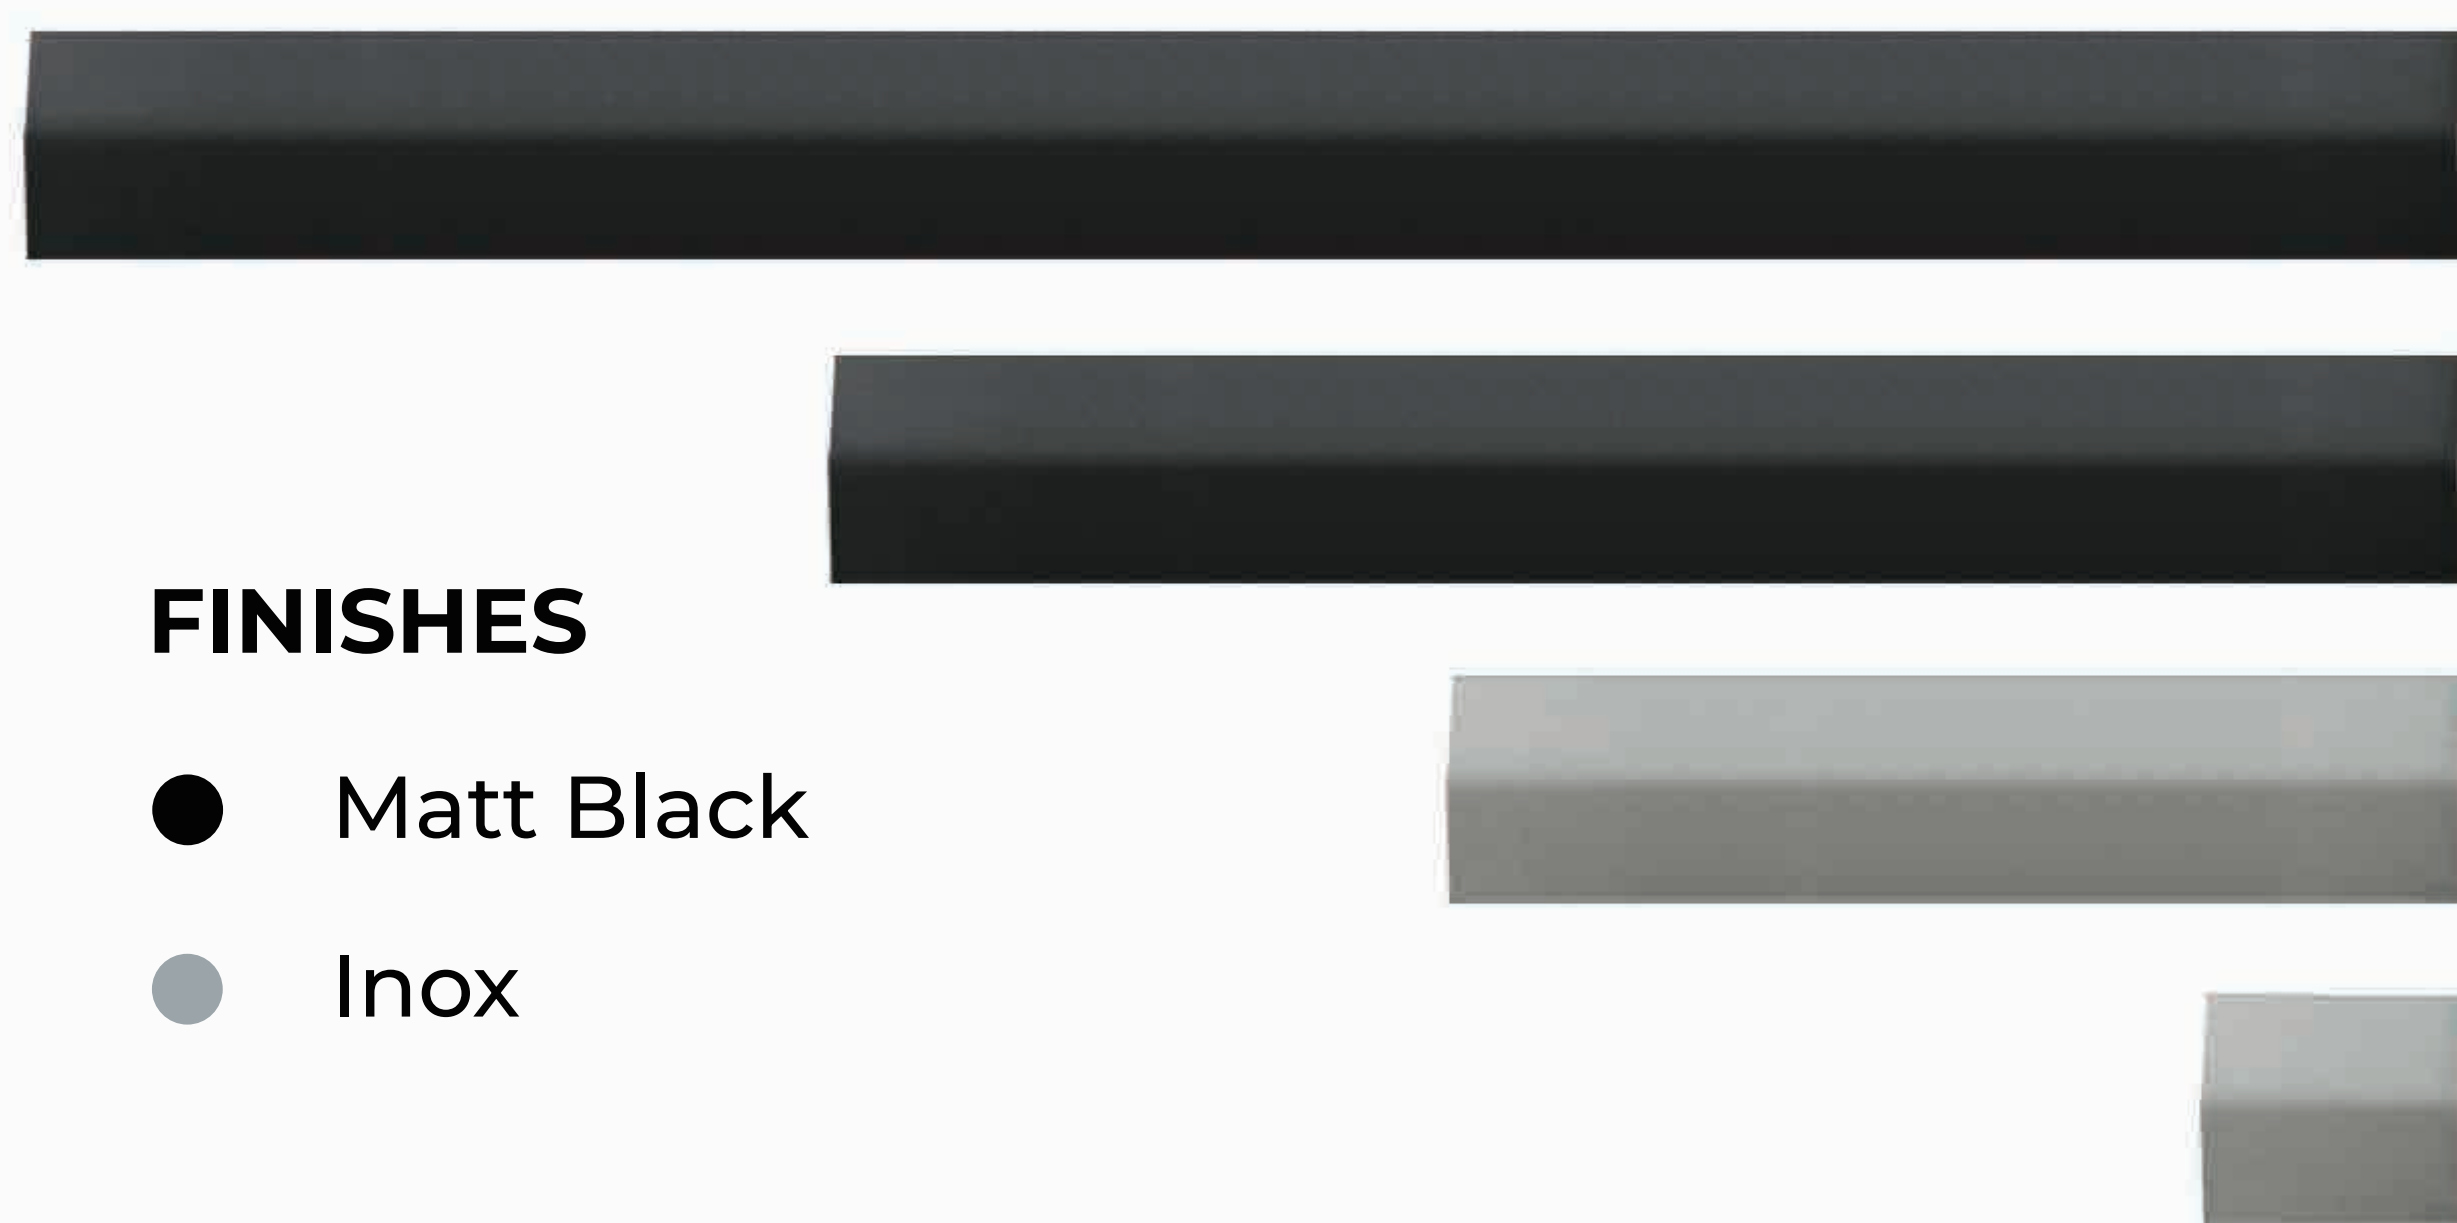

MATERIAL ○—○
Aluminum
32 mm
160 mm
256 mm
384mm

FINISHES
● Matt Black
● Inox