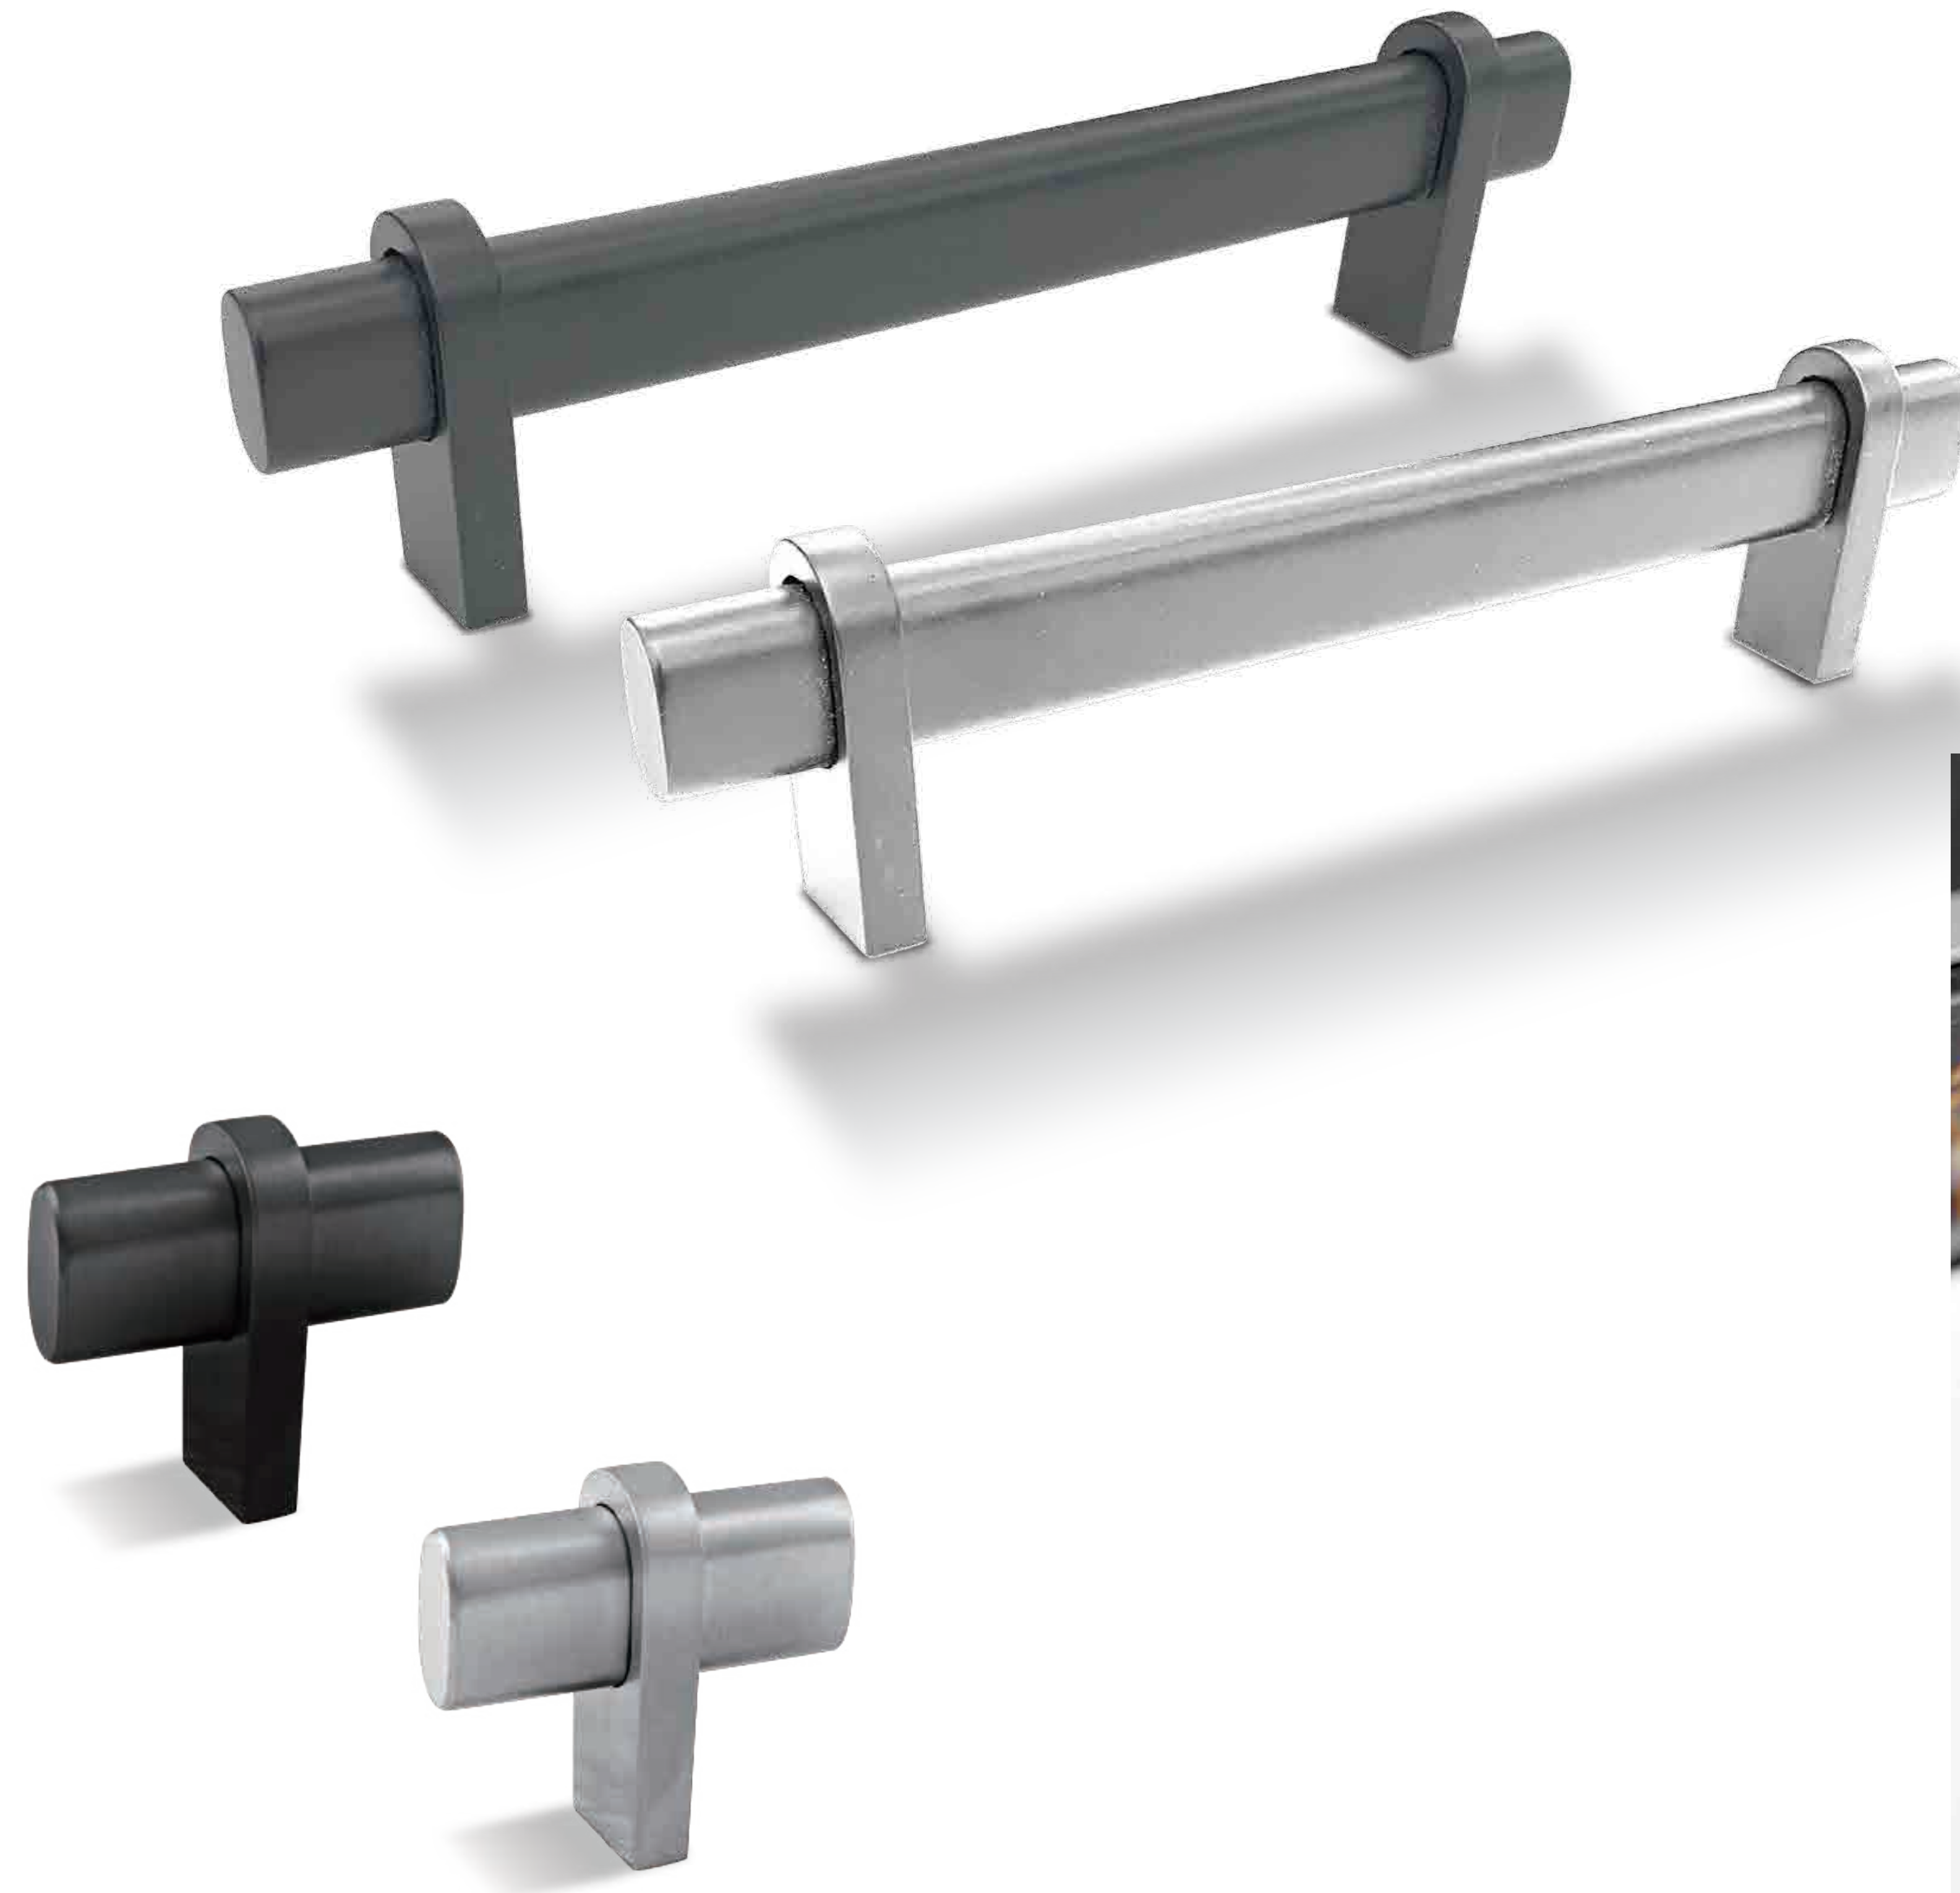

MATERIAL

Brass

51 mm

FINISHES

● Matt Gold

CHLOE

MATERIAL

Brass

106 mm

FINISHES

● Matt Gold

STRALA

MATERIAL

Steel

21mm

160mm