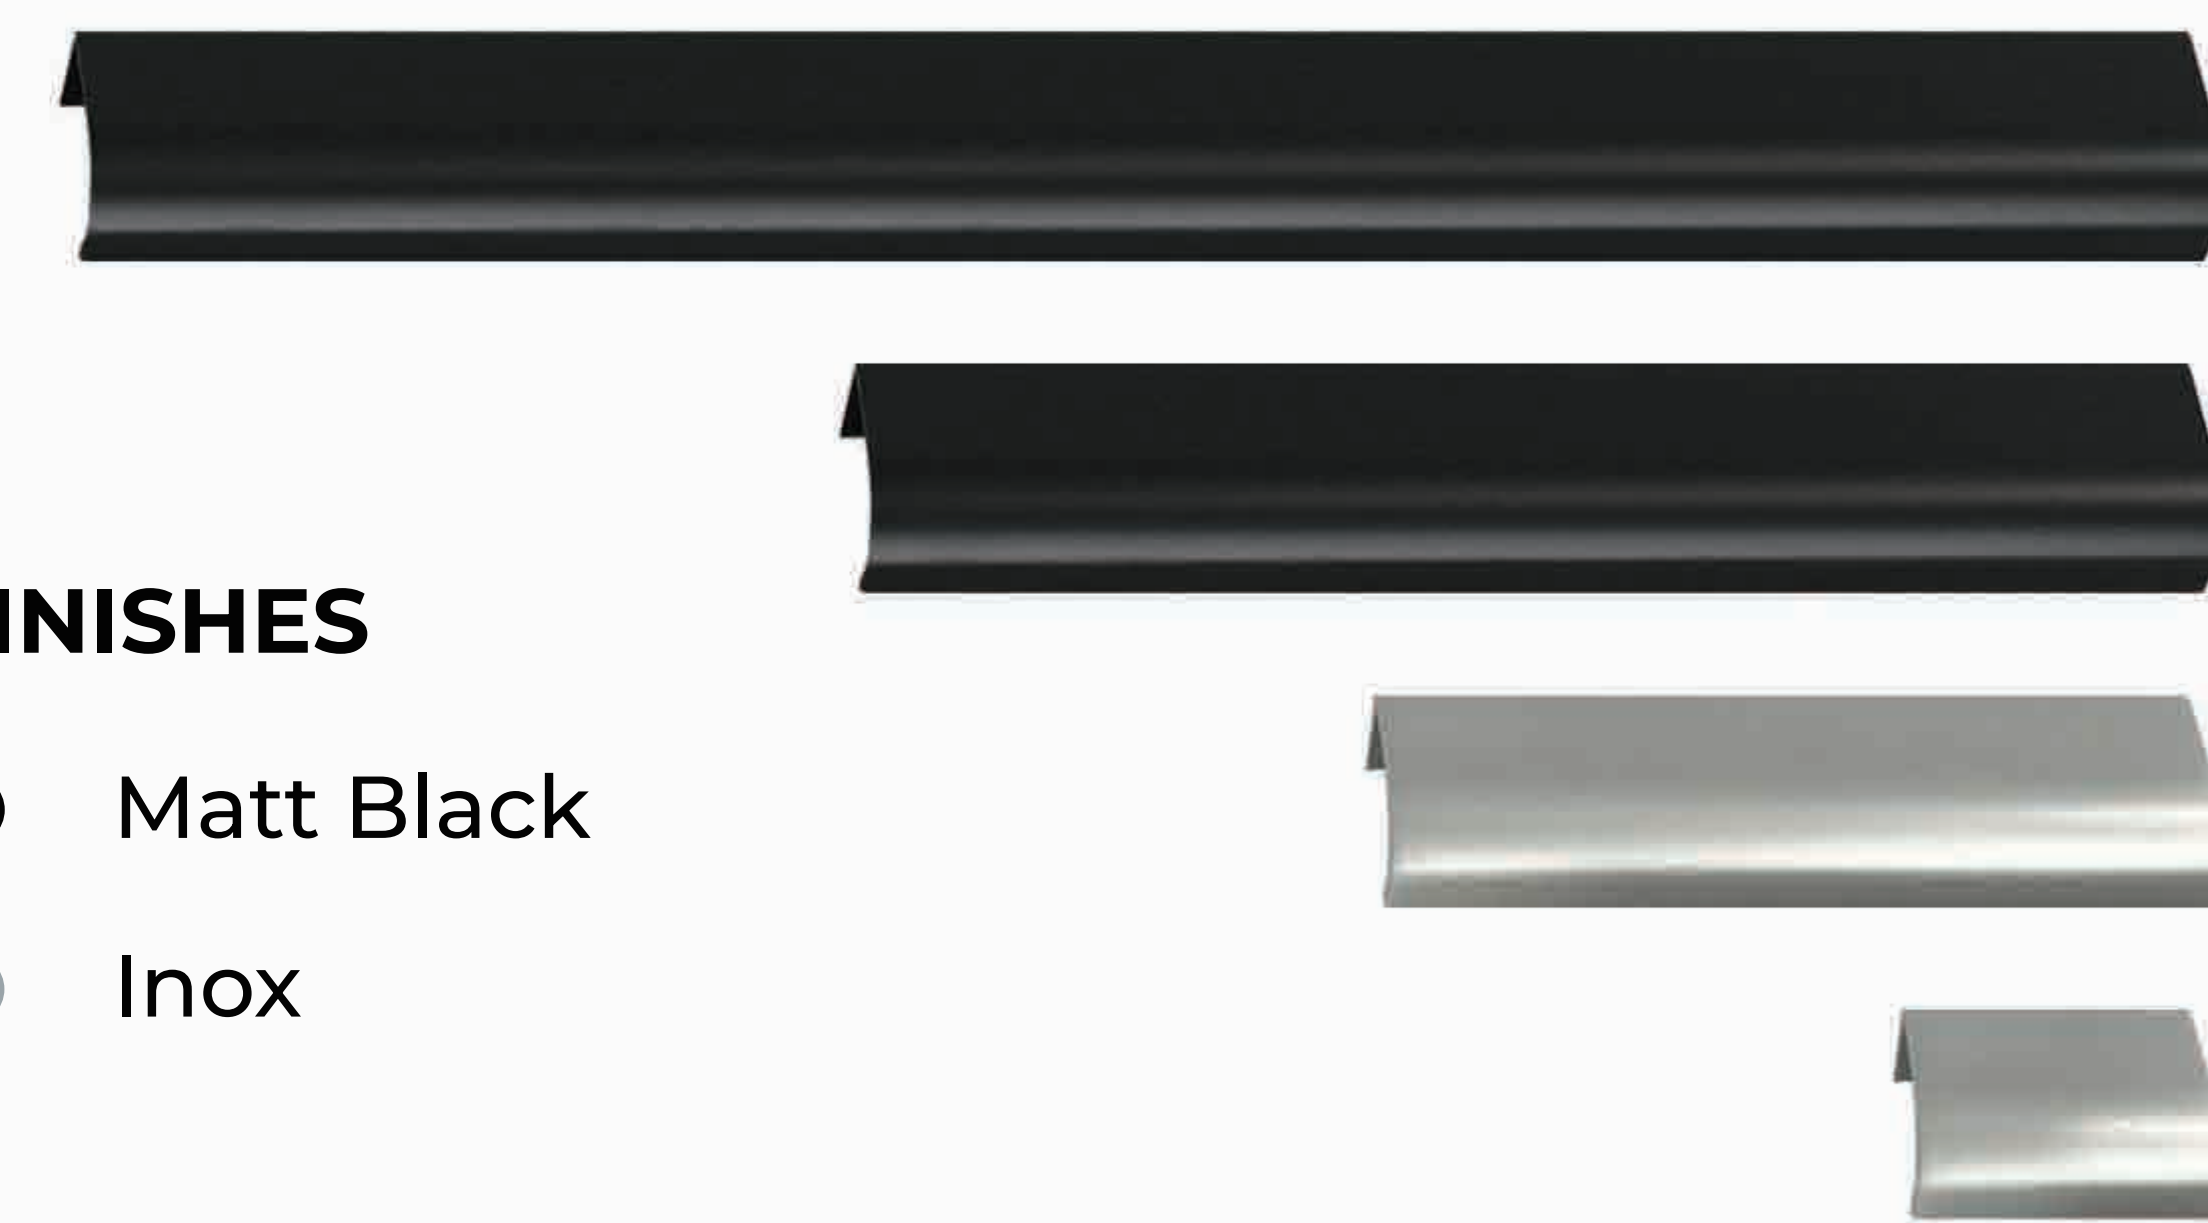

SKATE

RAMP

MATERIAL ○—○
 Aluminum
 32 mm
 160 mm
 256 mm
 384mm

FINISHES
 ● Matt Black
 ● Inox

MATERIAL ○—○
 Aluminum
 32 mm
 96 mm
 160 mm
 256 mm

FINISHES
 ● Matt Black
 ● Inox

LUMA

MATERIAL