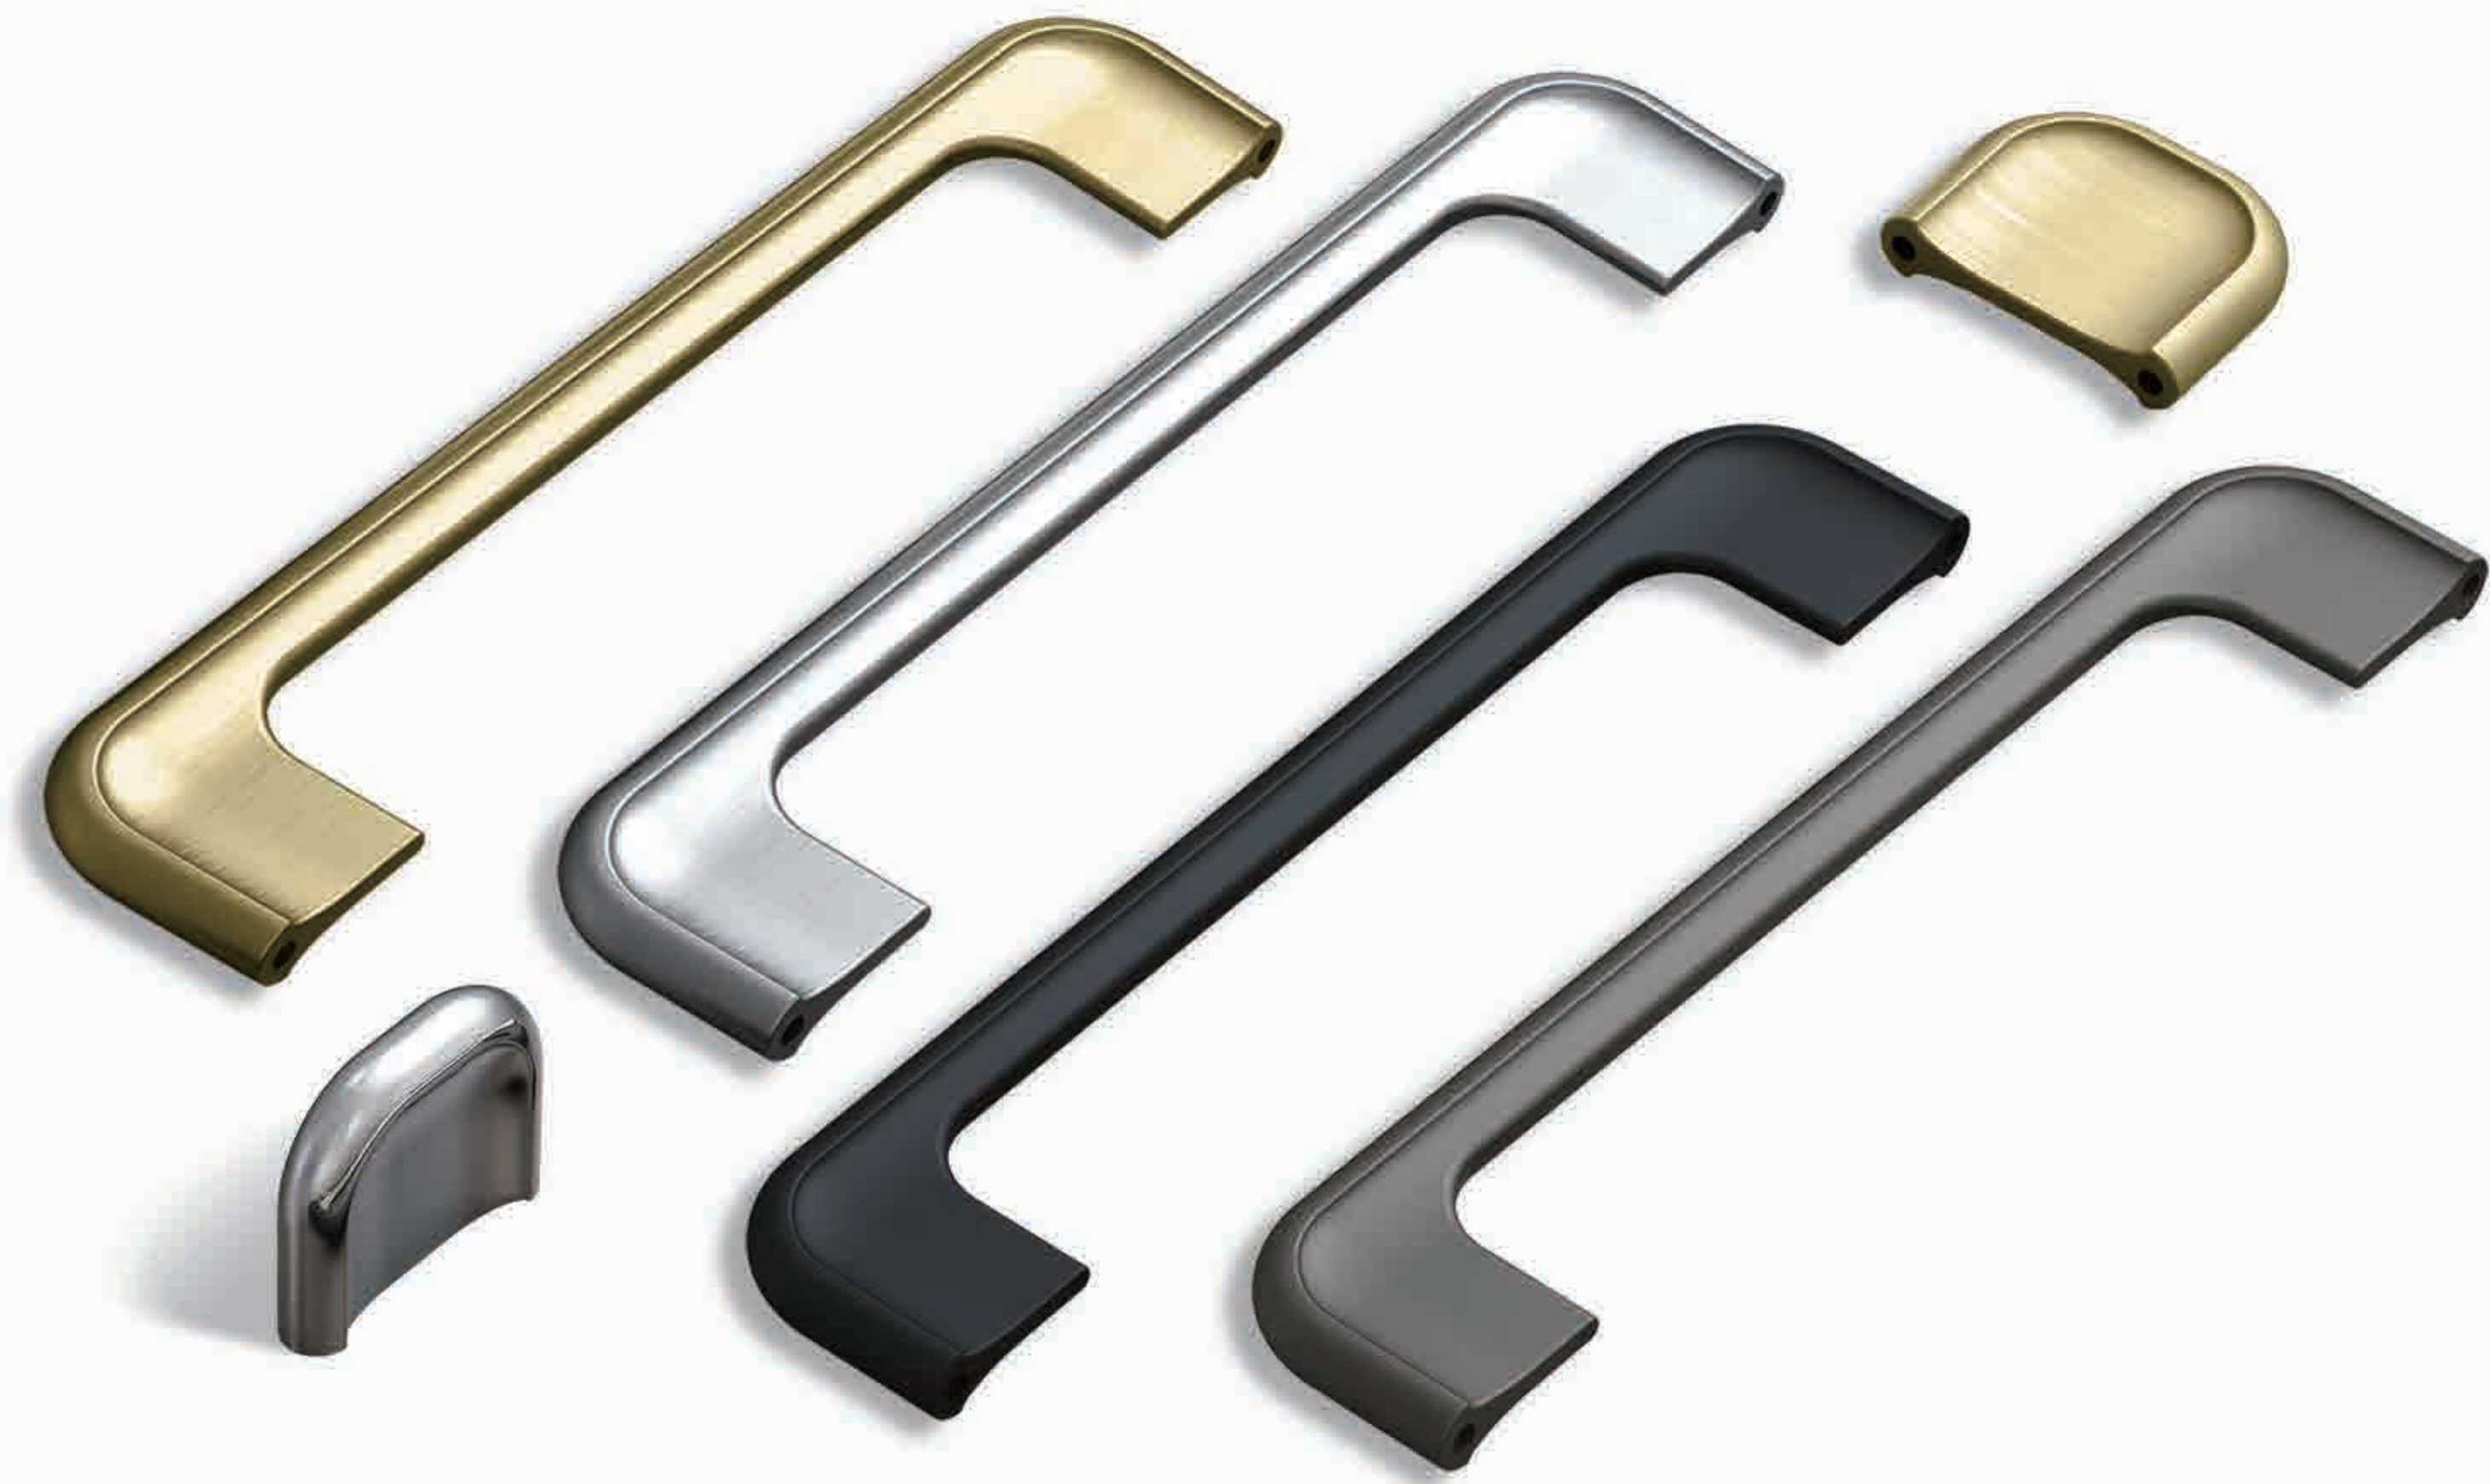

MATERIAL

Zamac

32 mm

128 mm

160 mm

320 mm

FINISHES

● Brushed Gold