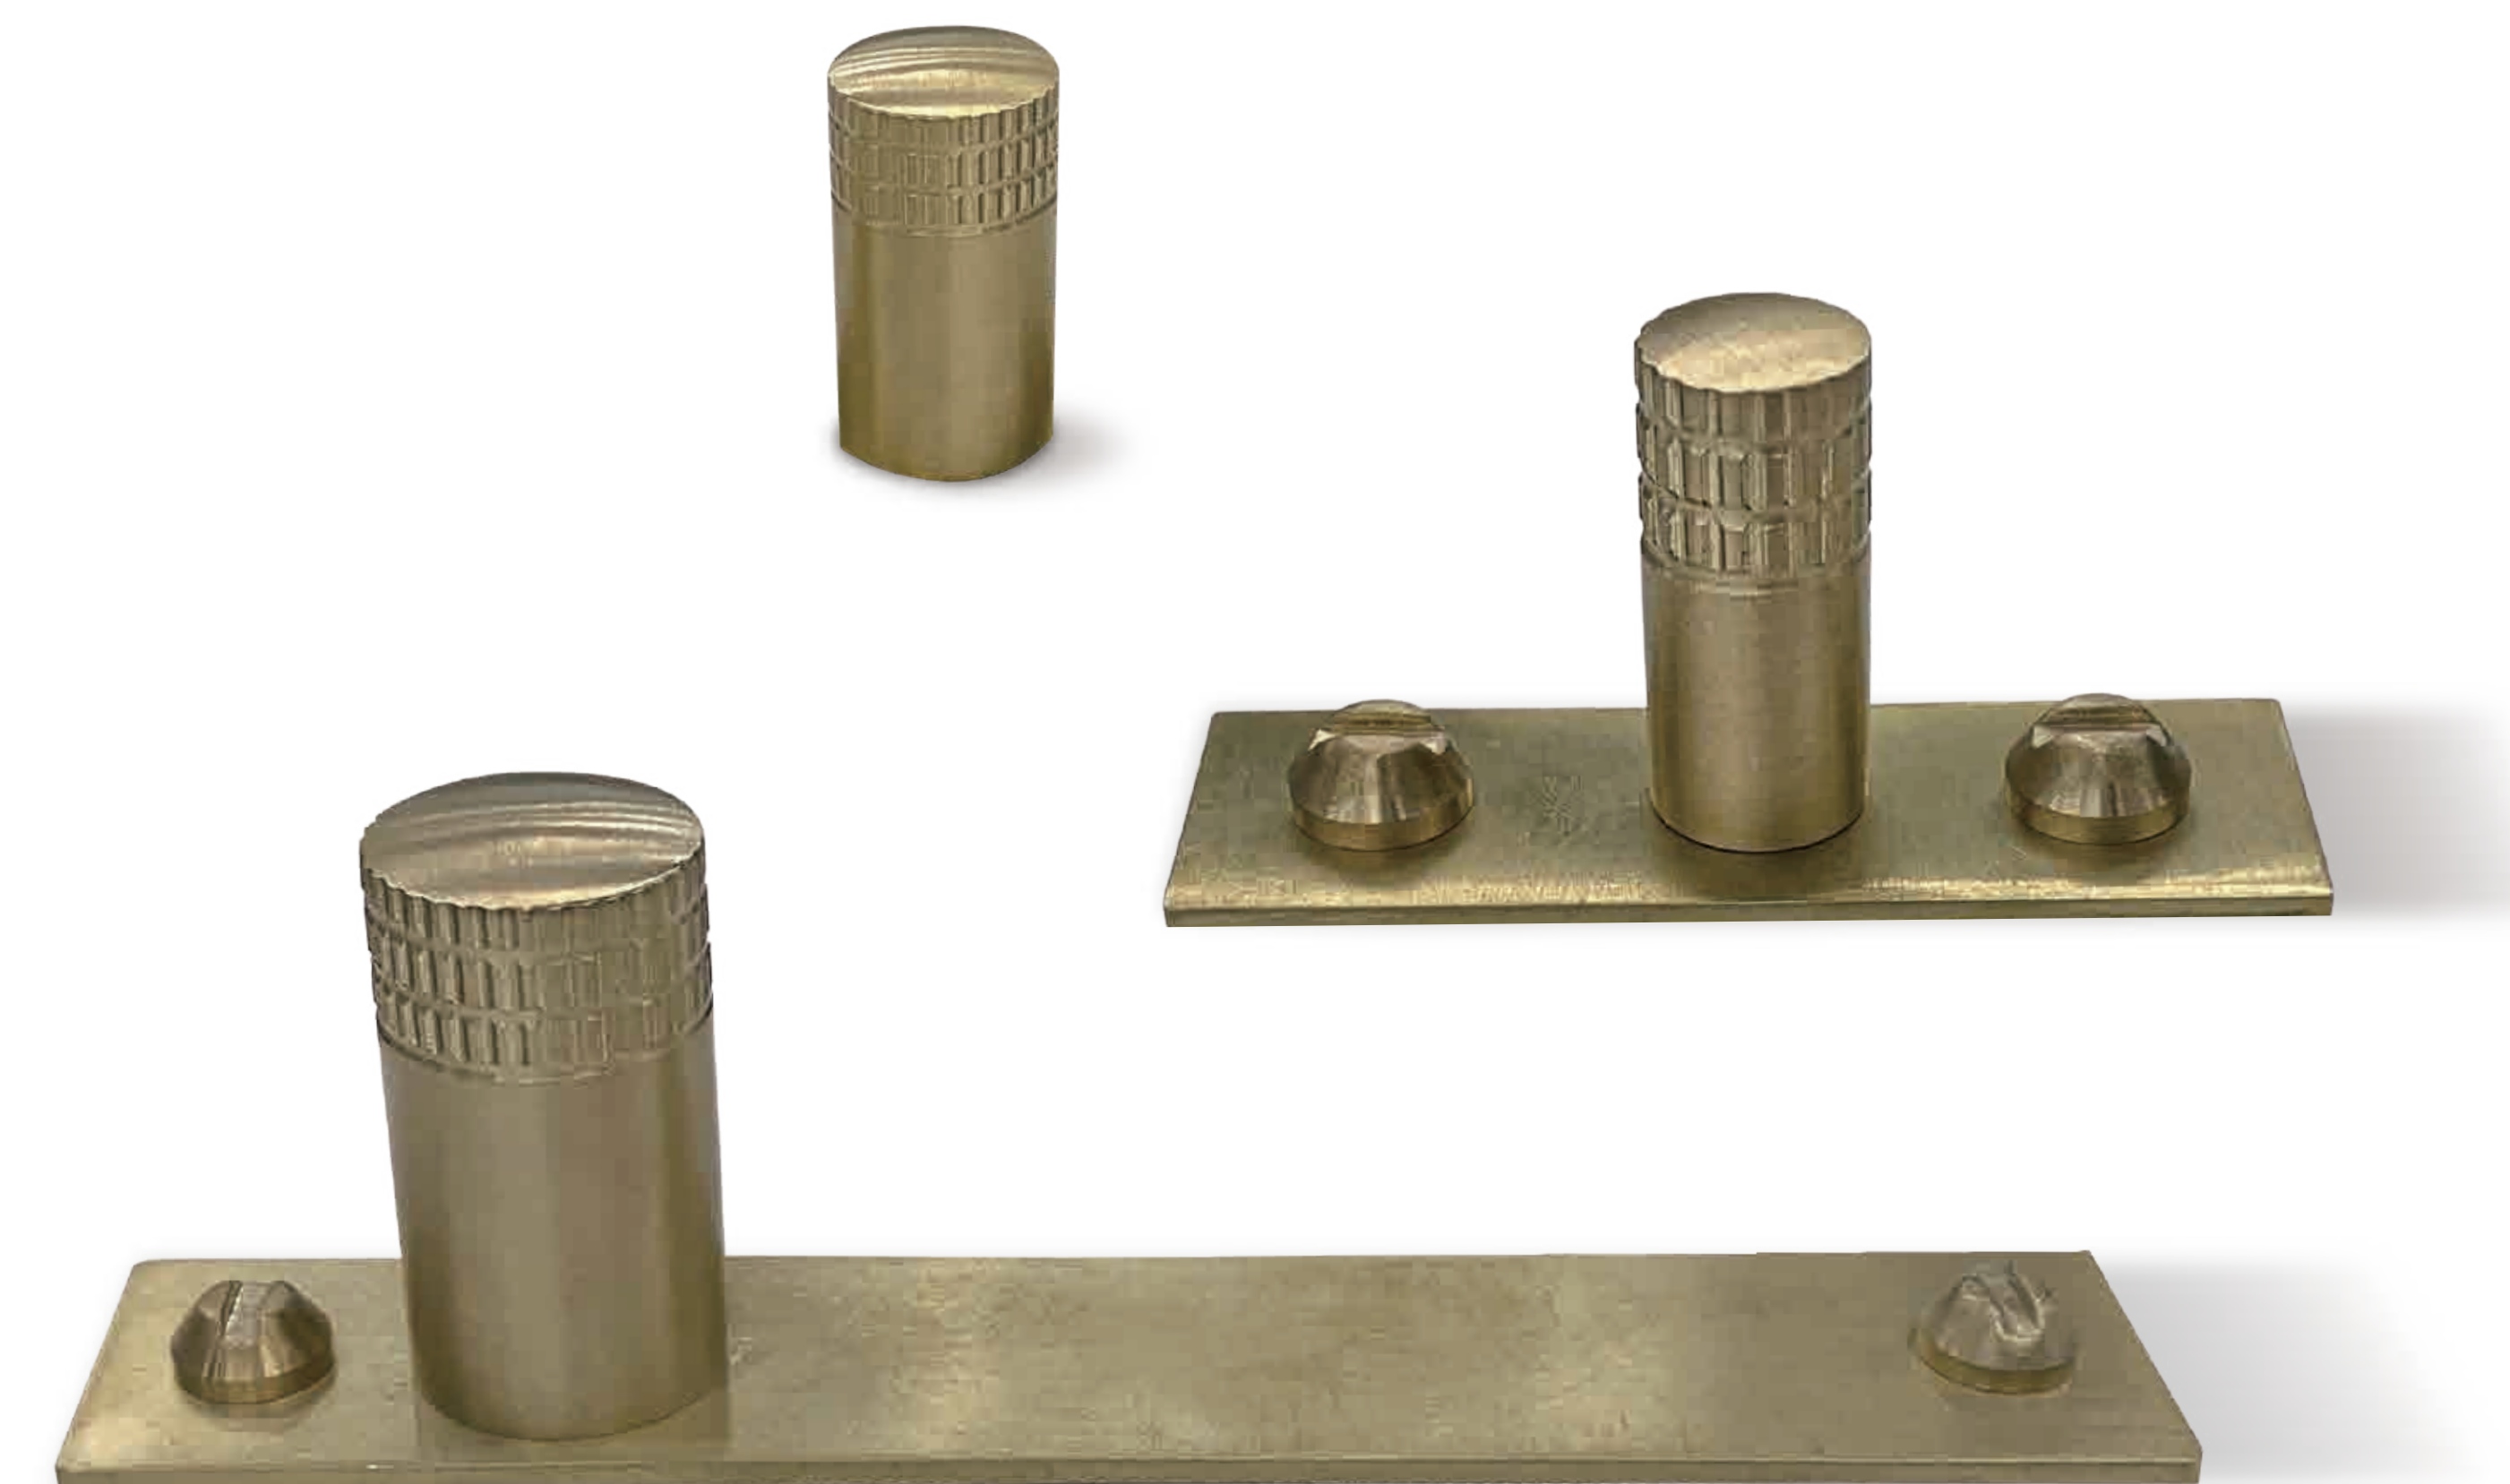

MATERIAL

Brass

128 mm

194 mm

FINISHES

● Matt Gold

RALU

MATERIAL