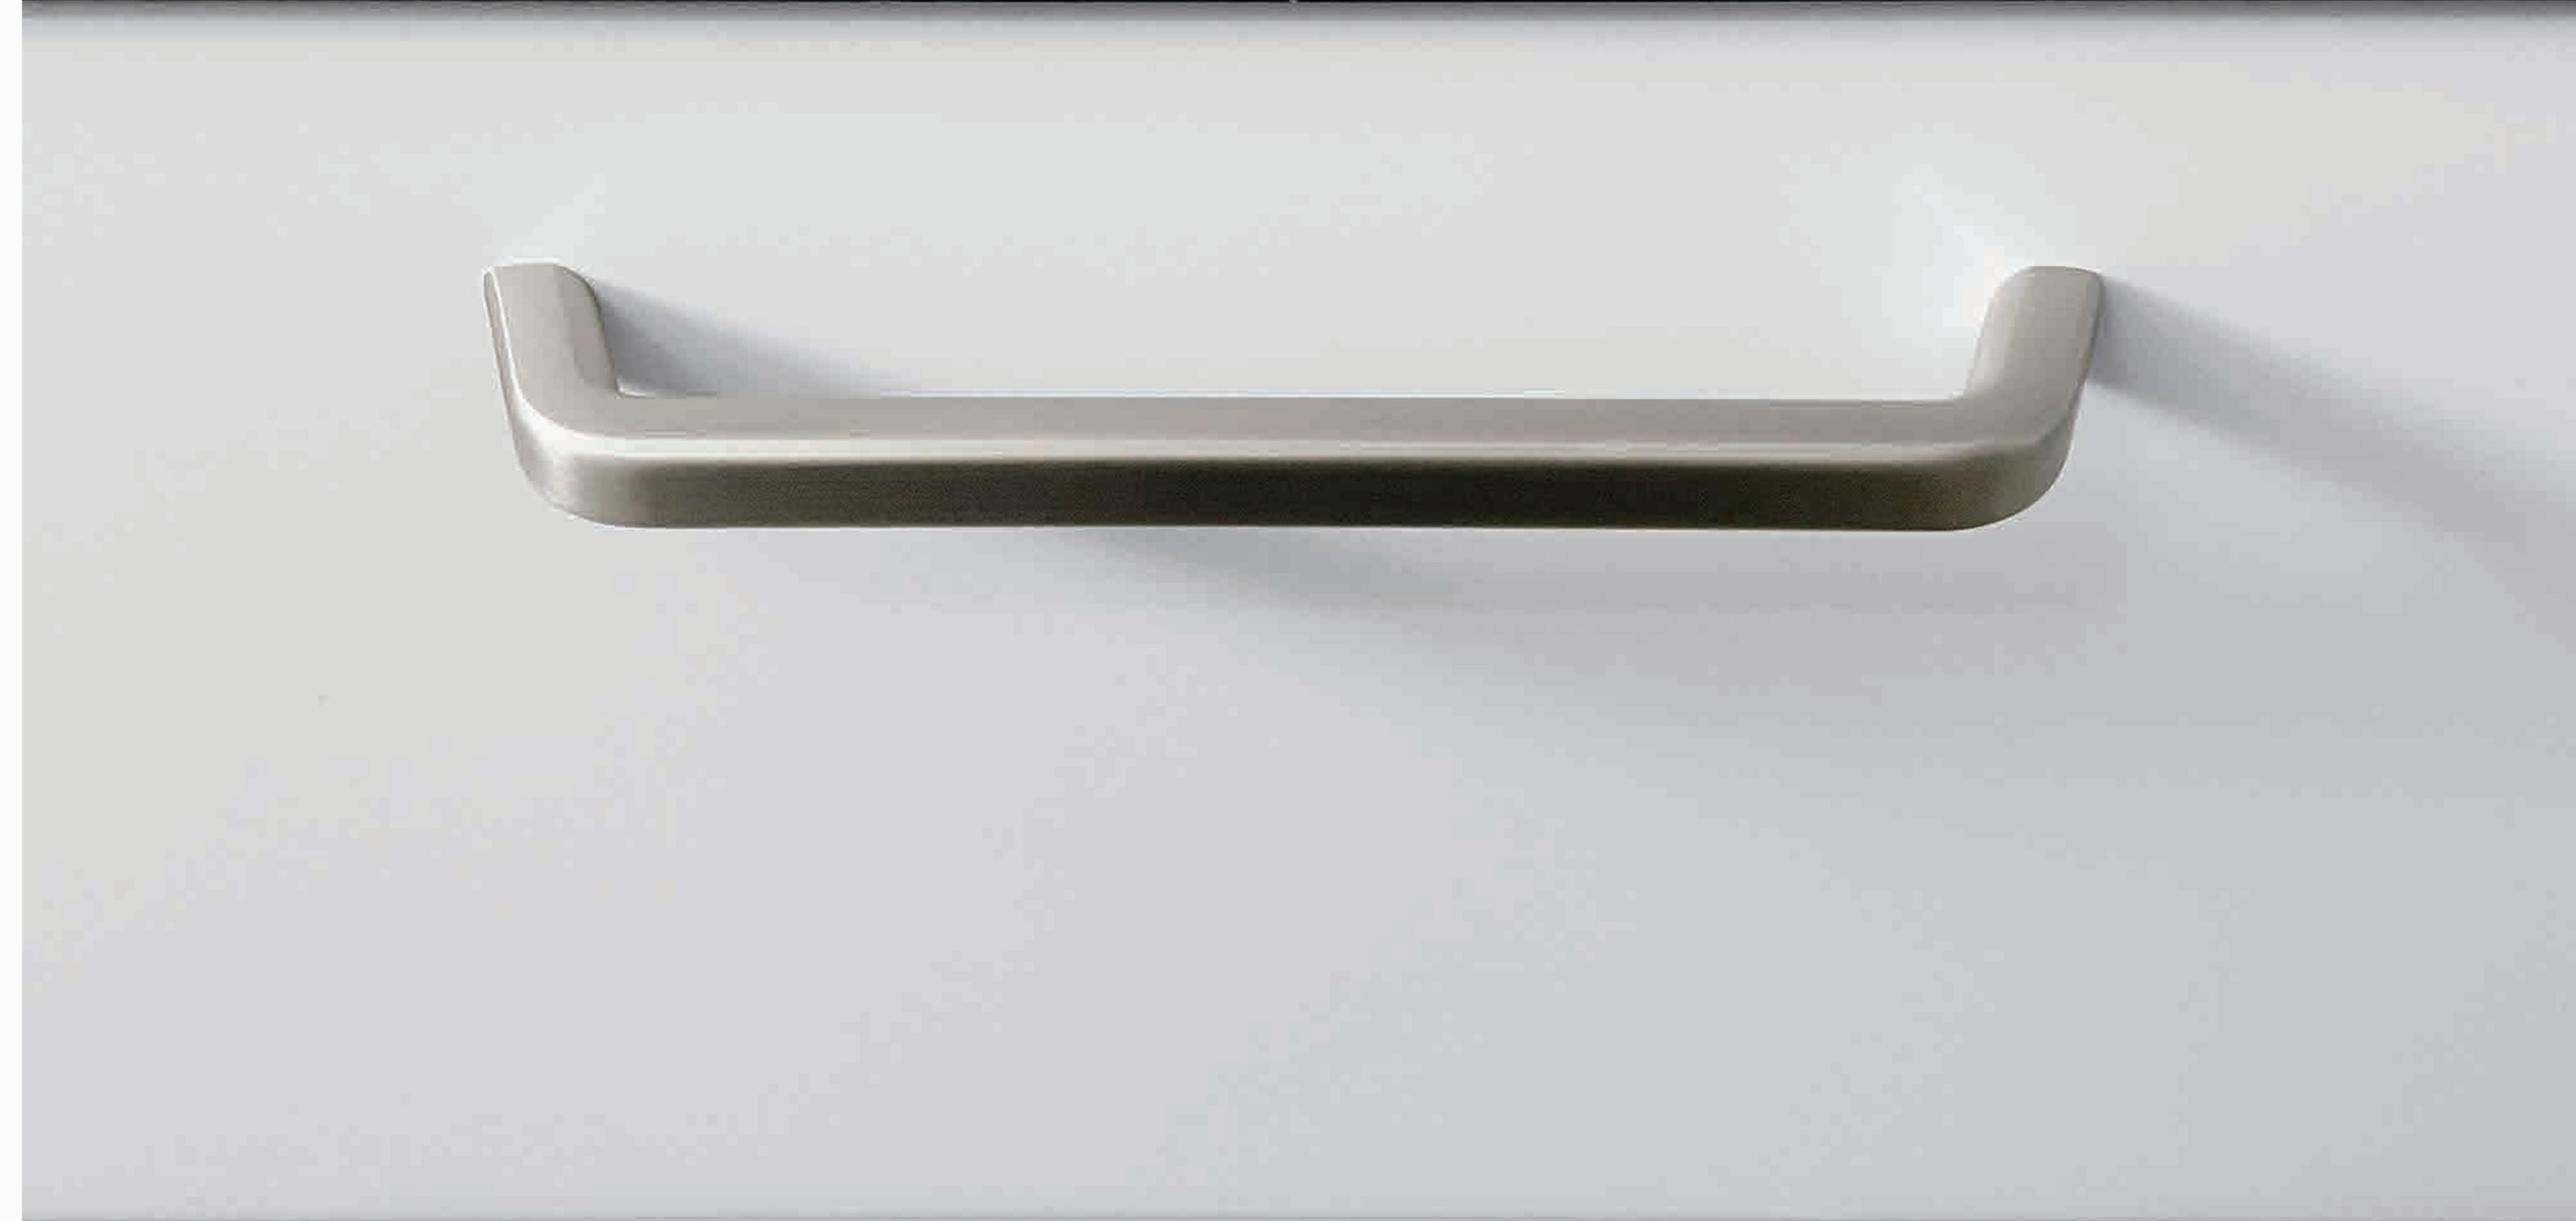

EMBRAVE

MATERIAL

Zamac

160 mm

FINISHES

- Inox
- Polished Chrome
- Matt Black
- Anthracite