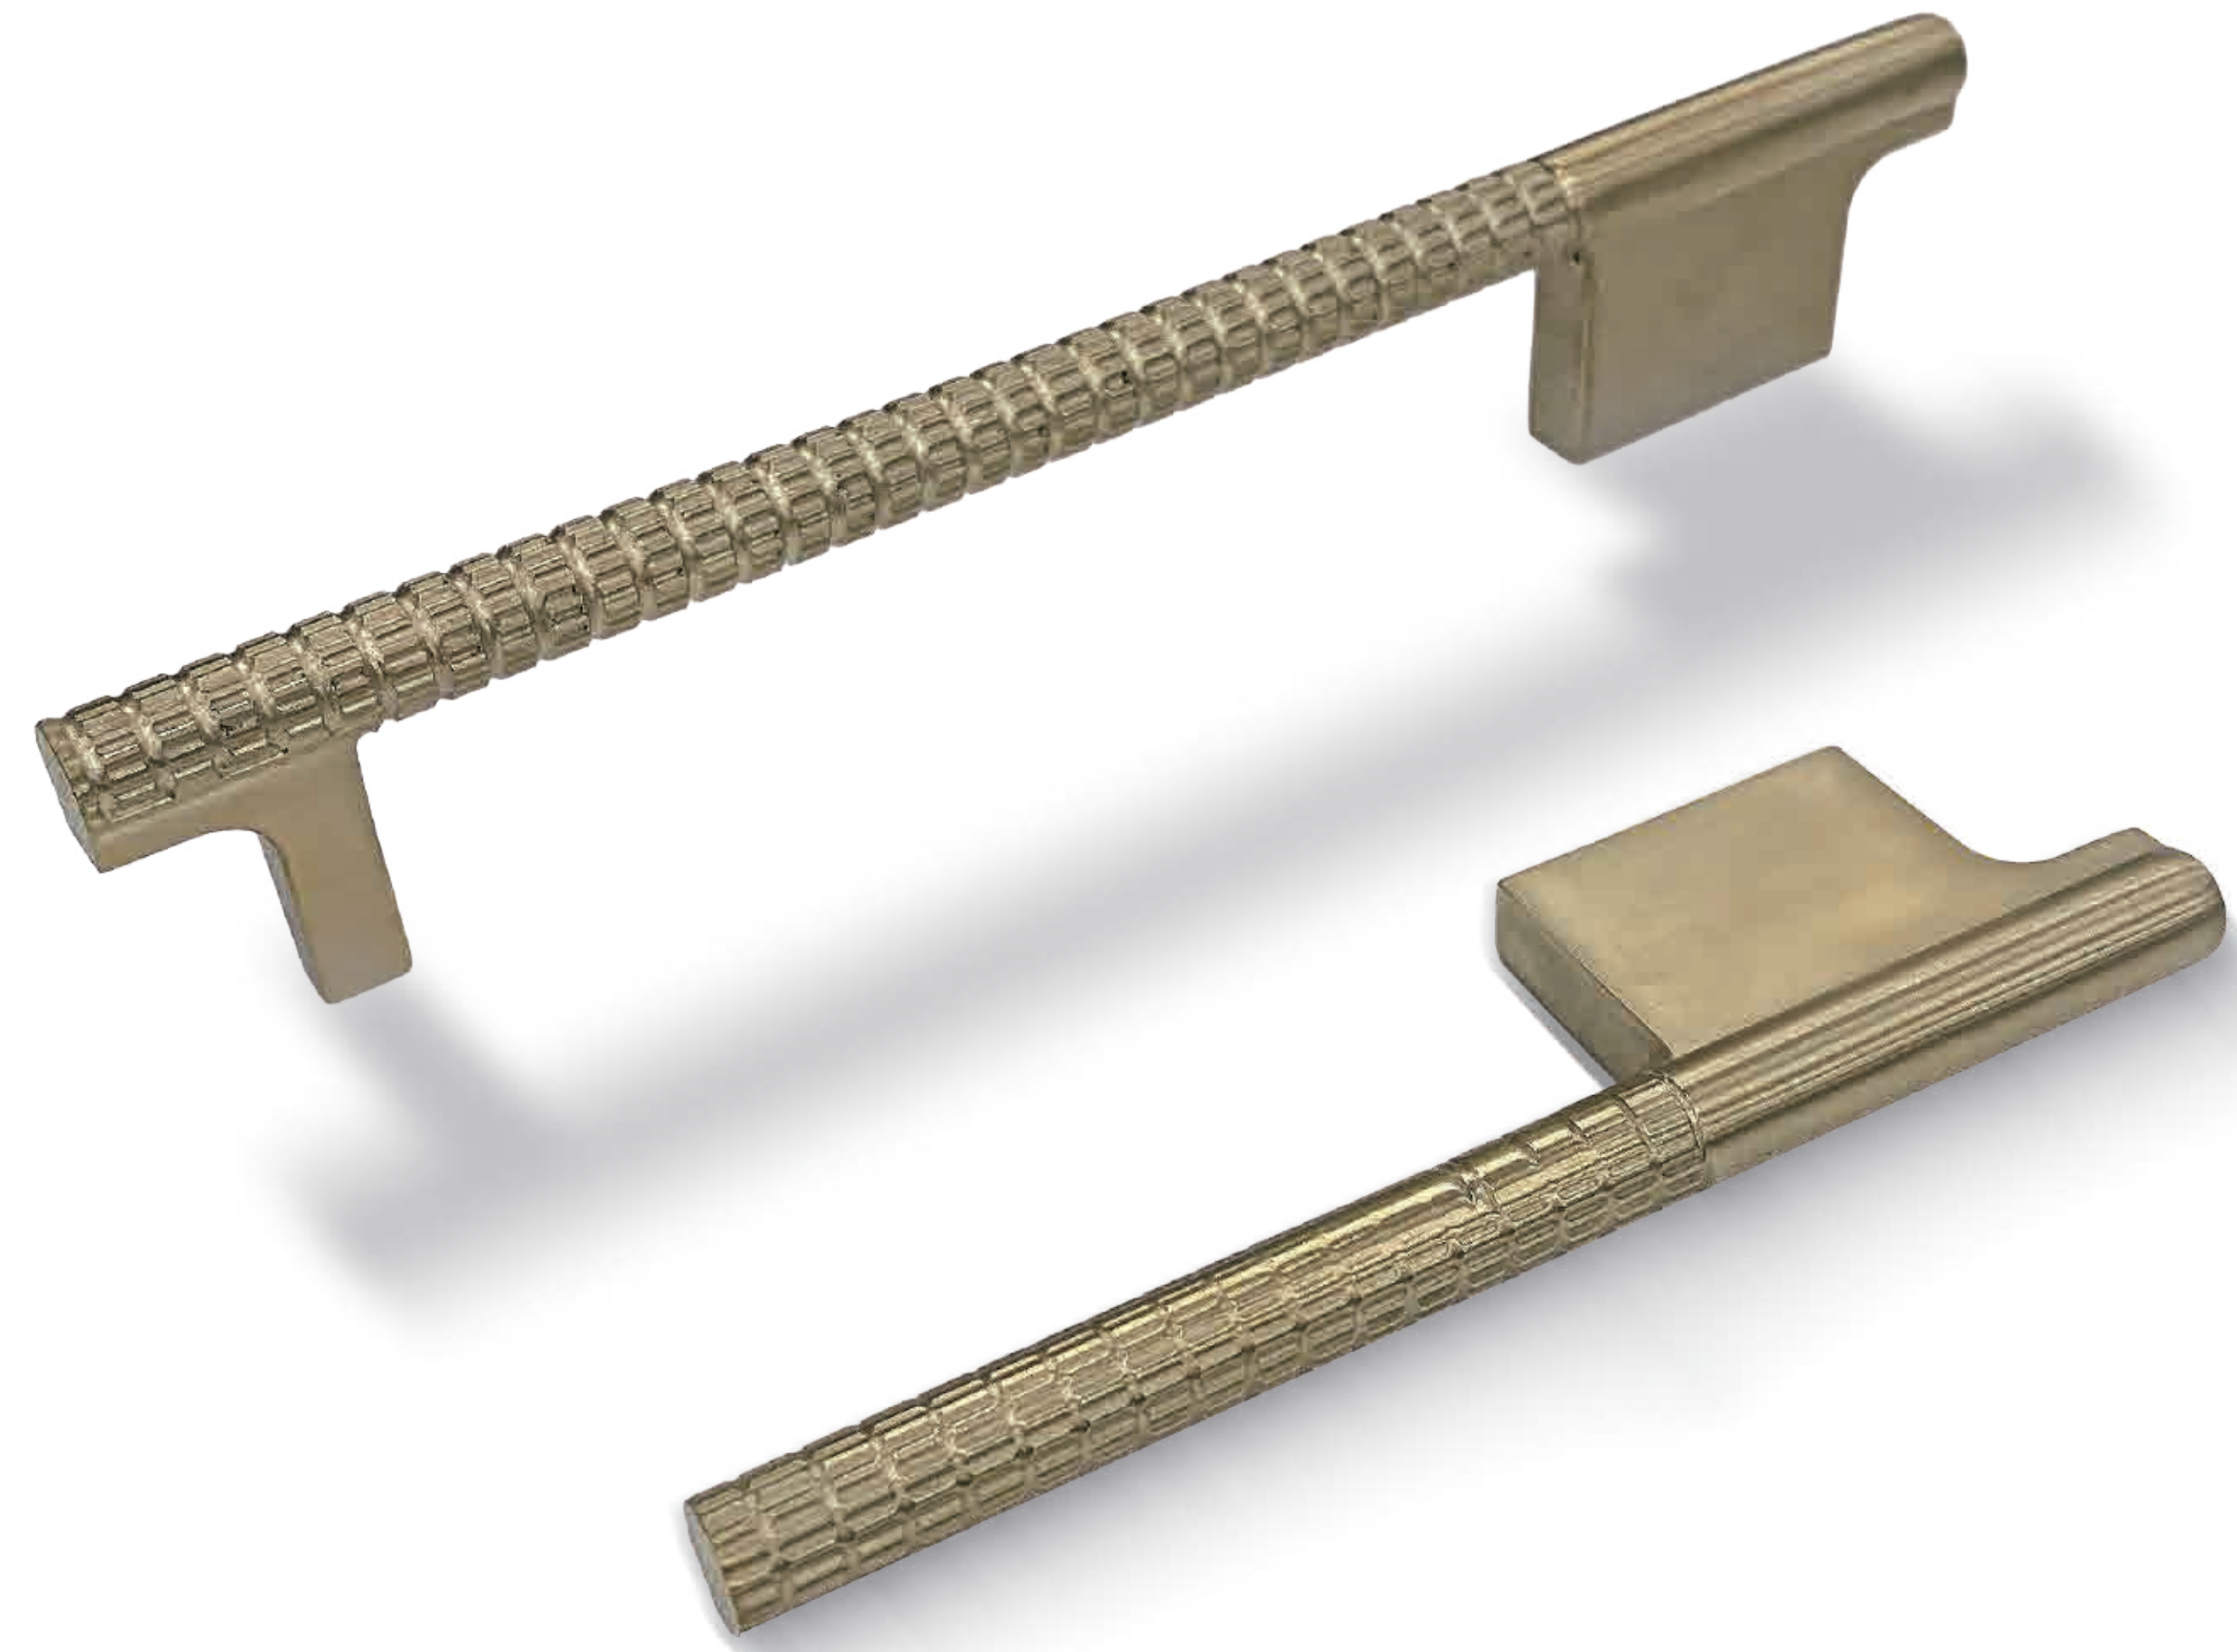

MATERIAL

Brass

128 mm

194 mm

FINISHES

● Matt Gold

RALU

MATERIAL