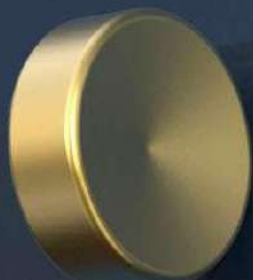

Seven colors have been chosen as our exceptional finish, Inox, Nickel, Chrome, Gold, Bronze, Black, and Anthracite. We are proud to say that these colors presented on the new furniture hardware collection will definitely enhance private homes, becomes an elegant and integral part of the extension.

“WINK.”

The “Wink” knob is quite simple yet a refined piece with multiple purposes. The inner curve provides a good pull, and the outline elevates the elegance of our furniture.

Pinch knob for the cupboard is an increasing trend in interior design markets.

Knob

Matte Nickel
Matte Gold
Matte Bronze
Matte Black
Anthracite

HARMONY

“WINK.”

The “Wink” handle is quite simple yet a refined piece with multiple purposes. The inner curve provides a good pull, and the outline elevates the elegance of our furniture.

The vertically symmetrical groove is a charming and inviting design detail that allows the user to open the drawer easily, which provides a friendly user experience.

160mm

Matte Nickel
Matte Gold
Matte Bronze
Matte Black
Anthracite