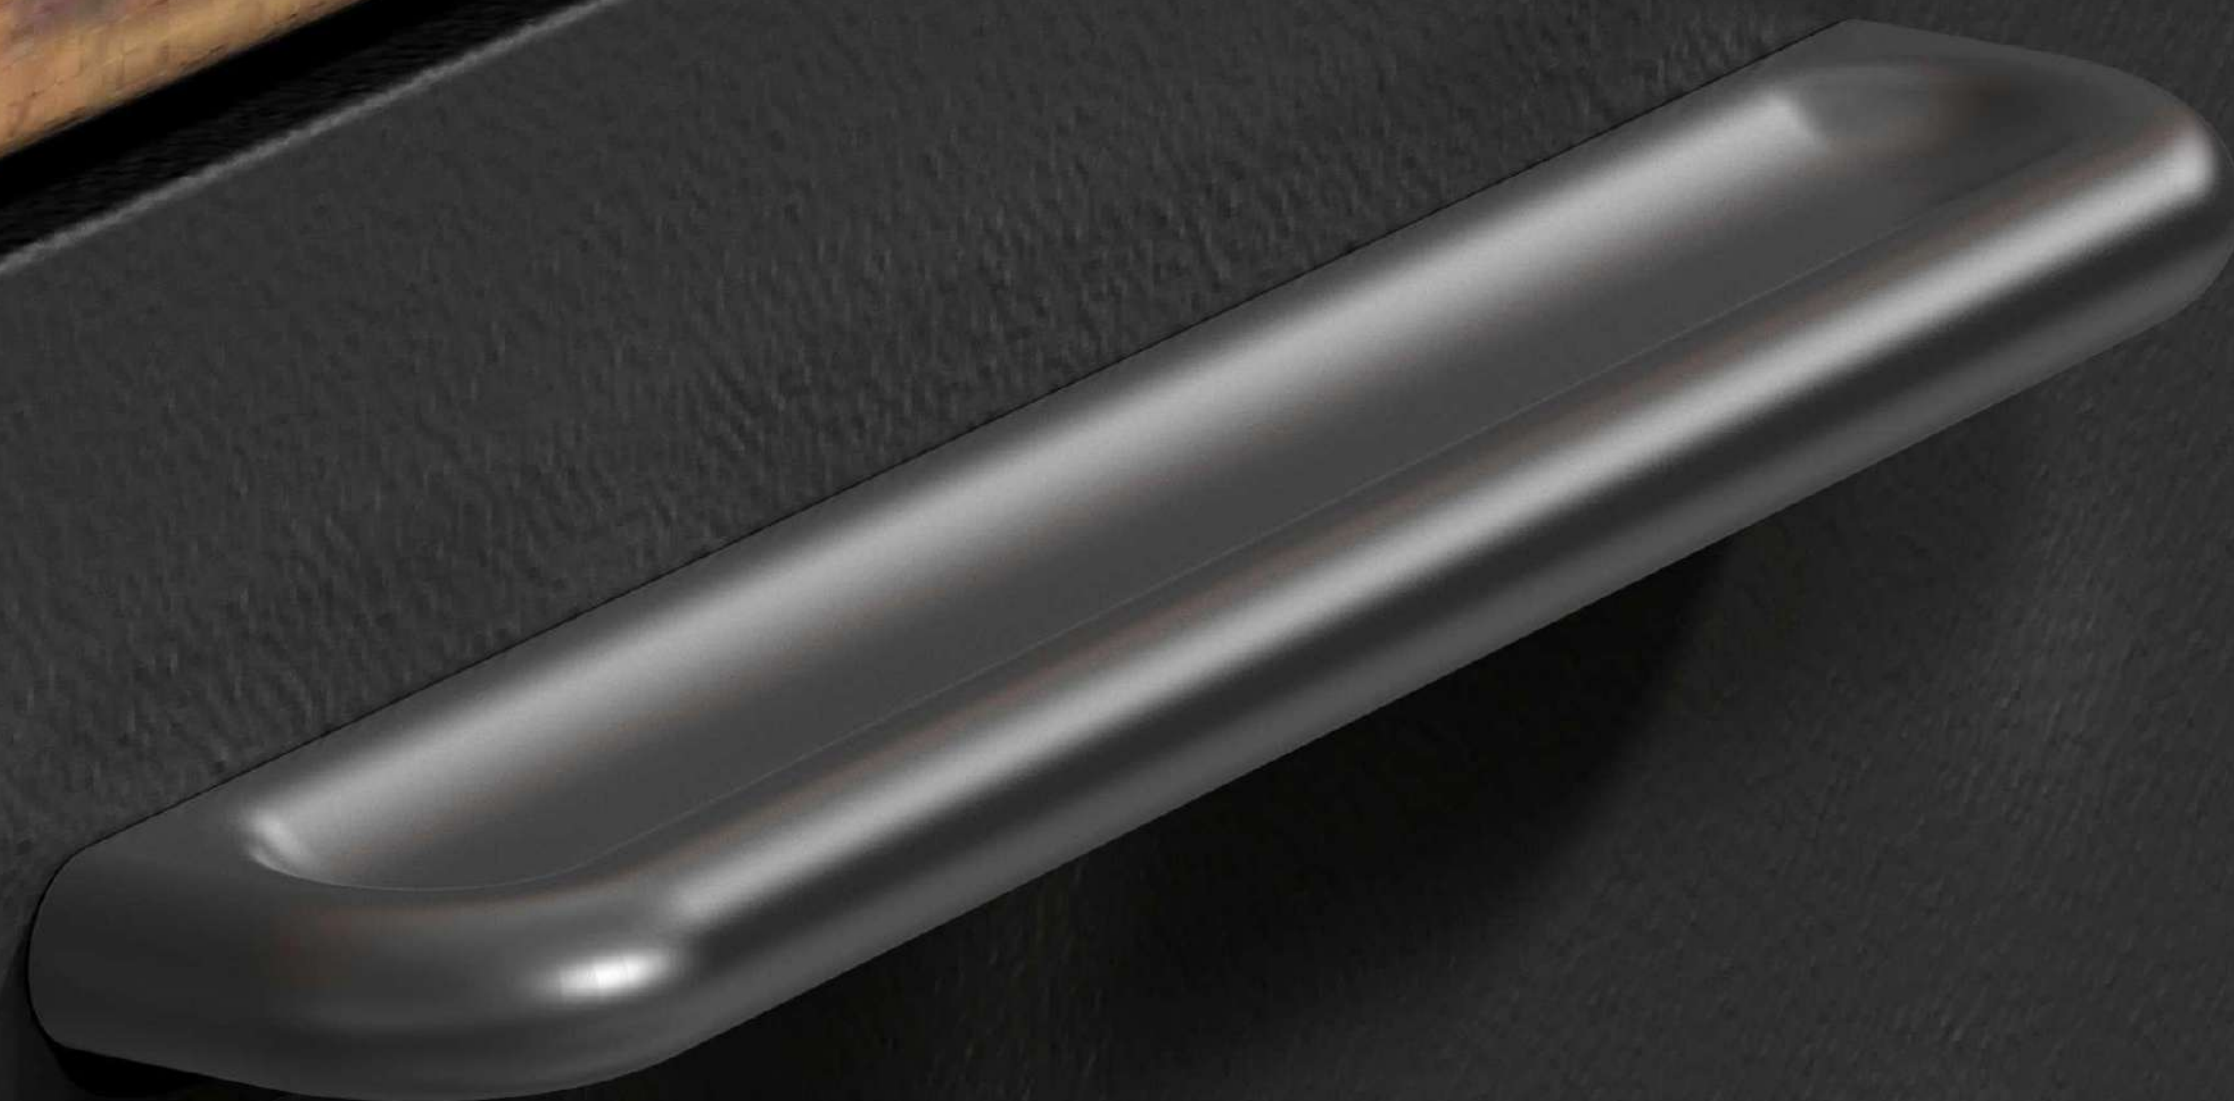

“WINK.”

The “Wink” knob is quite simple yet a refined piece with multiple purposes. The inner curve provides a good pull, and the outline elevates the elegance of our furniture.

Pinch knob for the cupboard is an increasing trend in interior design markets.

Knob

Matte Nickel
Matte Gold
Matte Bronze
Matte Black
Anthracite

HARMONY

“WINK.”

The “Wink” handle is quite simple yet a refined piece with multiple purposes. The inner curve provides a good pull, and the outline elevates the elegance of our furniture.

Pinch handle for the cupboard is an increasing trend in interior design markets.

160mm

Matte Nickel
Matte Gold
Matte Bronze
Matte Black
Anthracite

HARMONY

“ATTRACT.”

The gentle color and texture make “Attract” fits in any interior perfectly.

The vertically symmetrical groove is a charming and inviting design detail that allows the user to open the drawer easily, which provides a friendly user experience.

160mm

Matte Nickel
Matte Gold
Matte Bronze
Matte Black
Anthracite